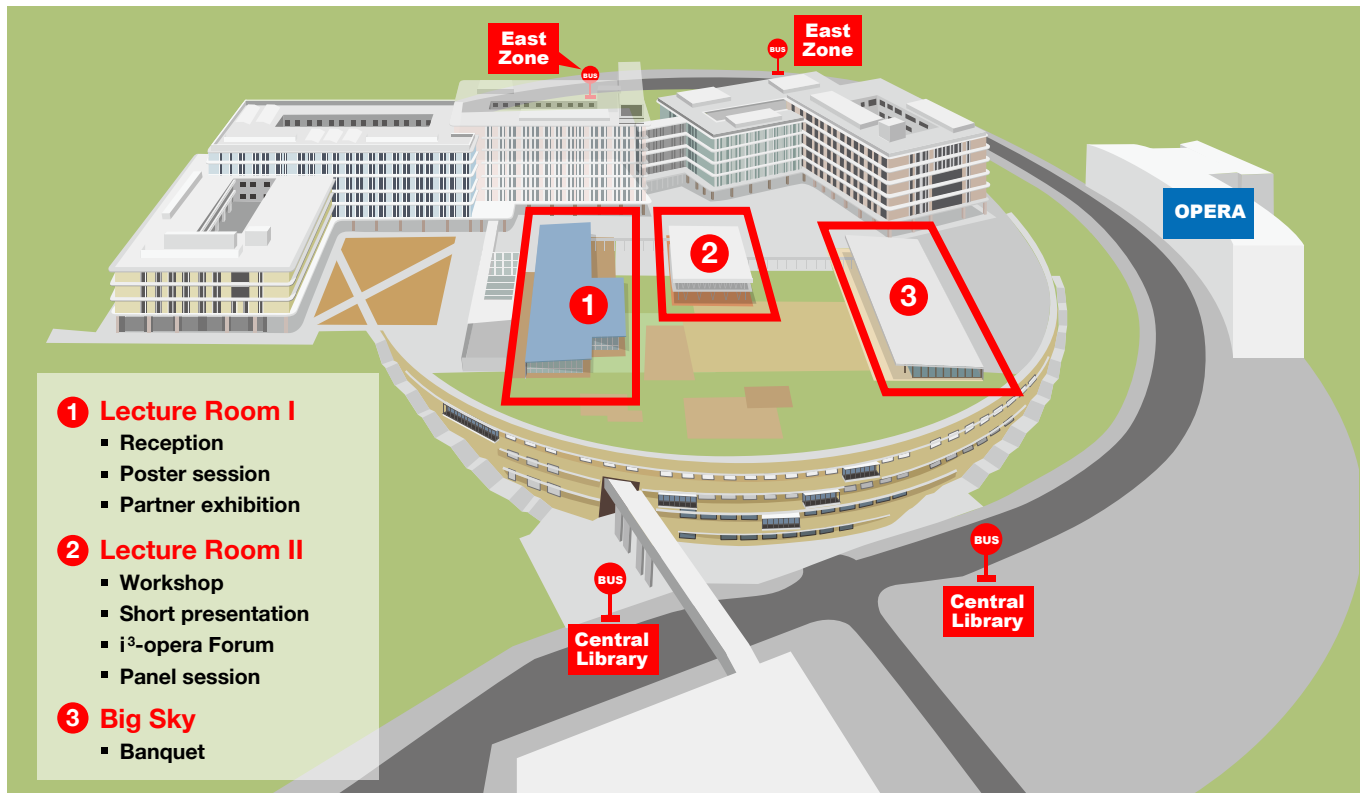

East Zone, Ito Campus, Kyushu University

Venue overview

Venue layout

1 Lecture Room I

2 Lecture Room II